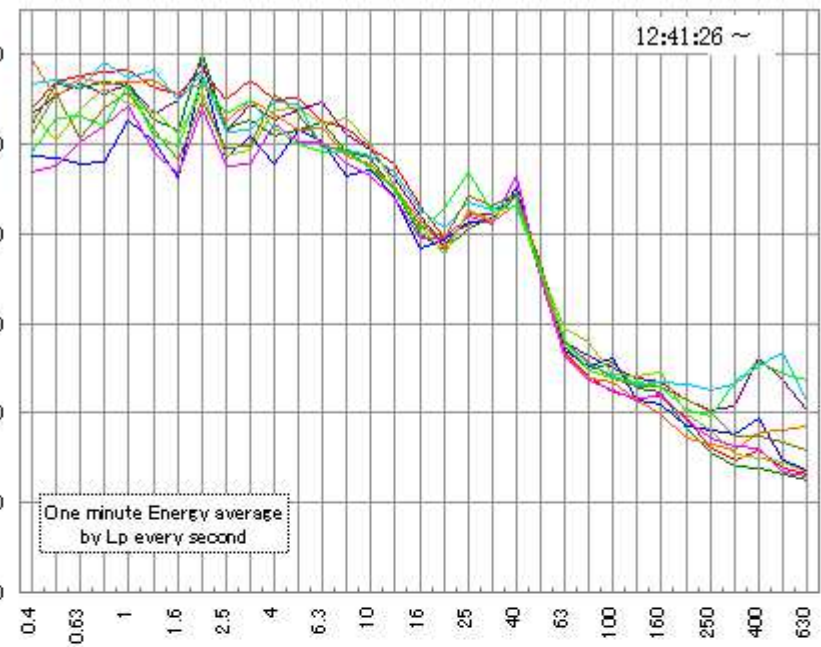

Map

Map

Map

Map

Isogram 2017/5/13 12:30:27

Line chart 全時間帯

Overhead View

255 seconds