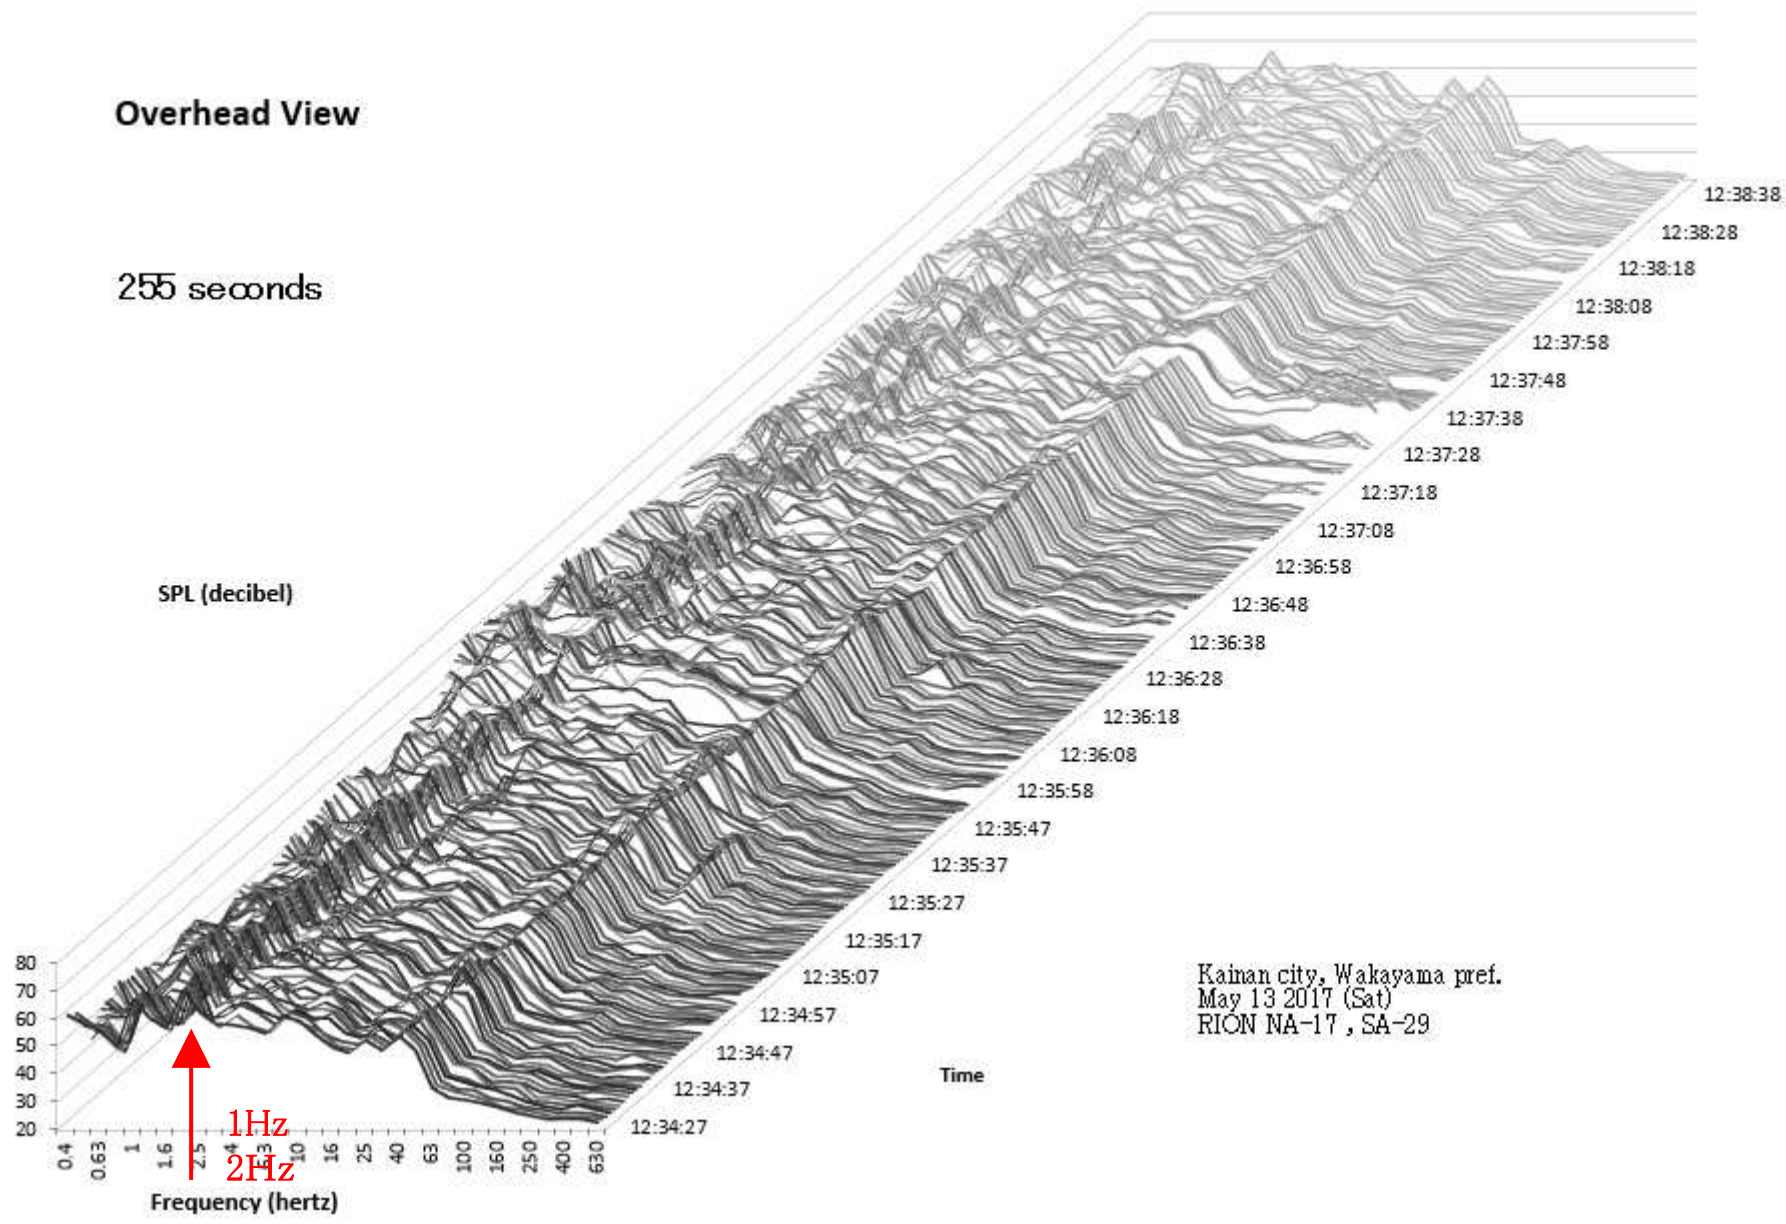

Map

Map

Map

Map

Isogram 2017/5/13 12:30:27

Line chart 全時間帯

Overhead View

255 seconds

Kainan city, Wakayama pref.
May 13 2017 (Sat)
RION NA-17, SA-29

Overhead View

255 seconds

Kainan city, Wakayama pref.
May 13 2017 (Sat)
RION NA-17, SA-29