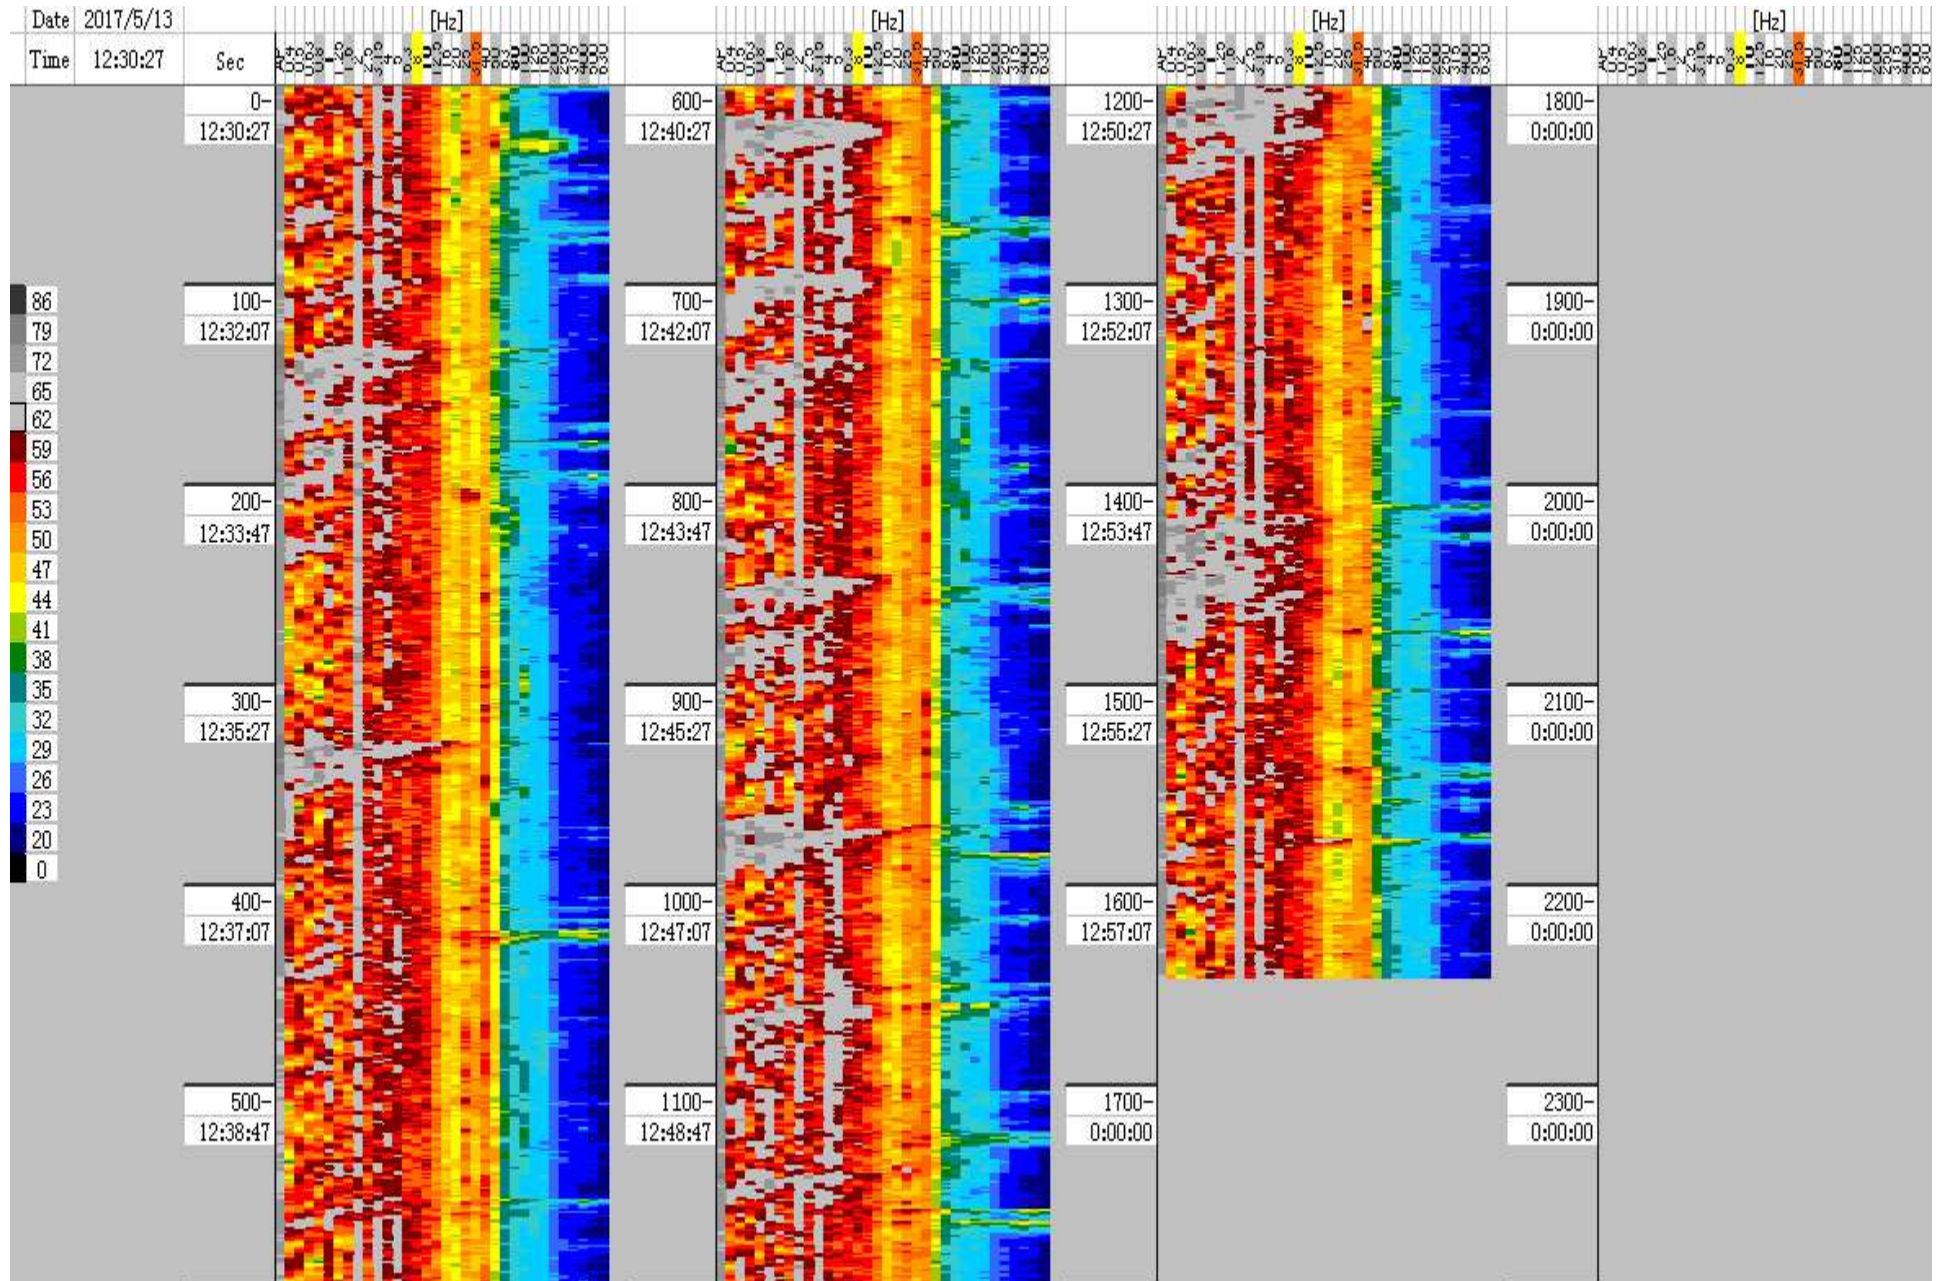

Map

Map

Map

Map

Isogram 2017/5/13 12:30:27

Line chart 全時間帯

Overhead View

255 seconds

Kainan city, Wakayama pref.
May 13 2017 (Sat)
RION NA-17, SA-29

Overhead View

255 seconds

Kainan city, Wakayama pref.
May 13 2017 (Sat)
RION NA-17, SA-29