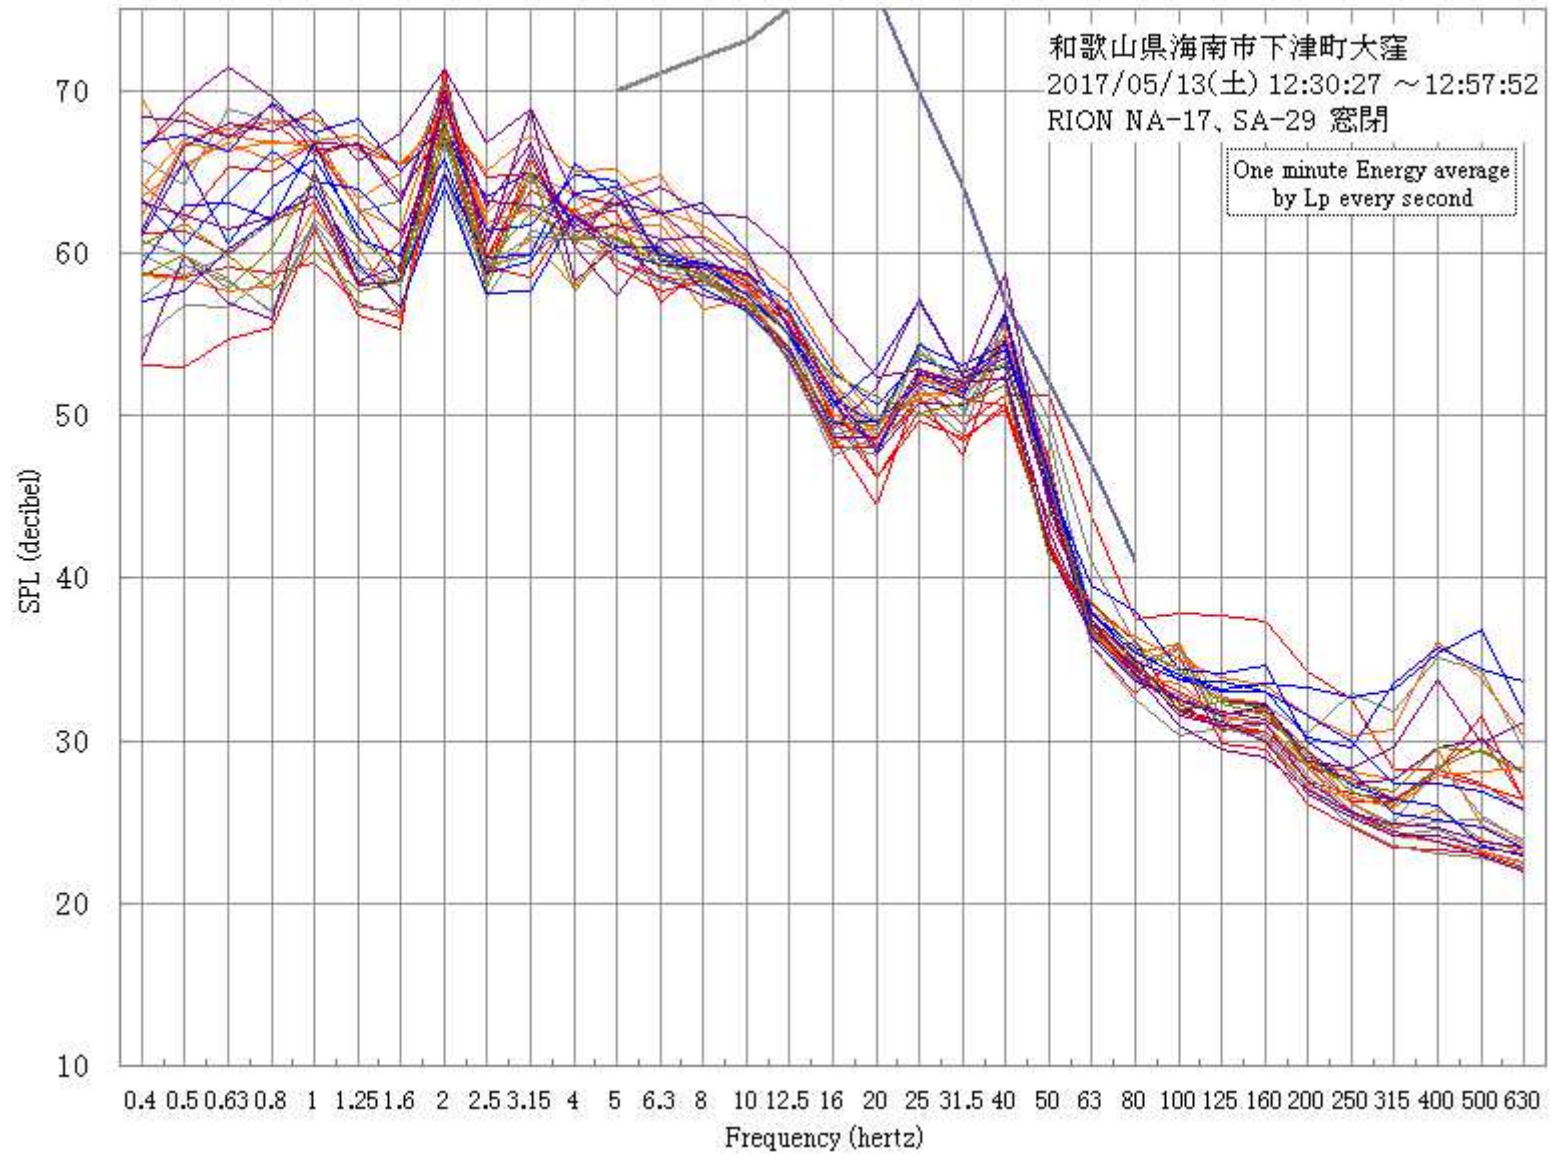

Map

Map

Map

Map

Isogram 2017/5/13 12:30:27

Line chart 全時間帯

Overhead View

255 seconds

Kainan city, Wakayama pref.
May 13 2017 (Sat)
RION NA-17, SA-29

Overhead View

255 seconds

Kainan city, Wakayama pref.
May 13 2017 (Sat)
RION NA-17, SA-29