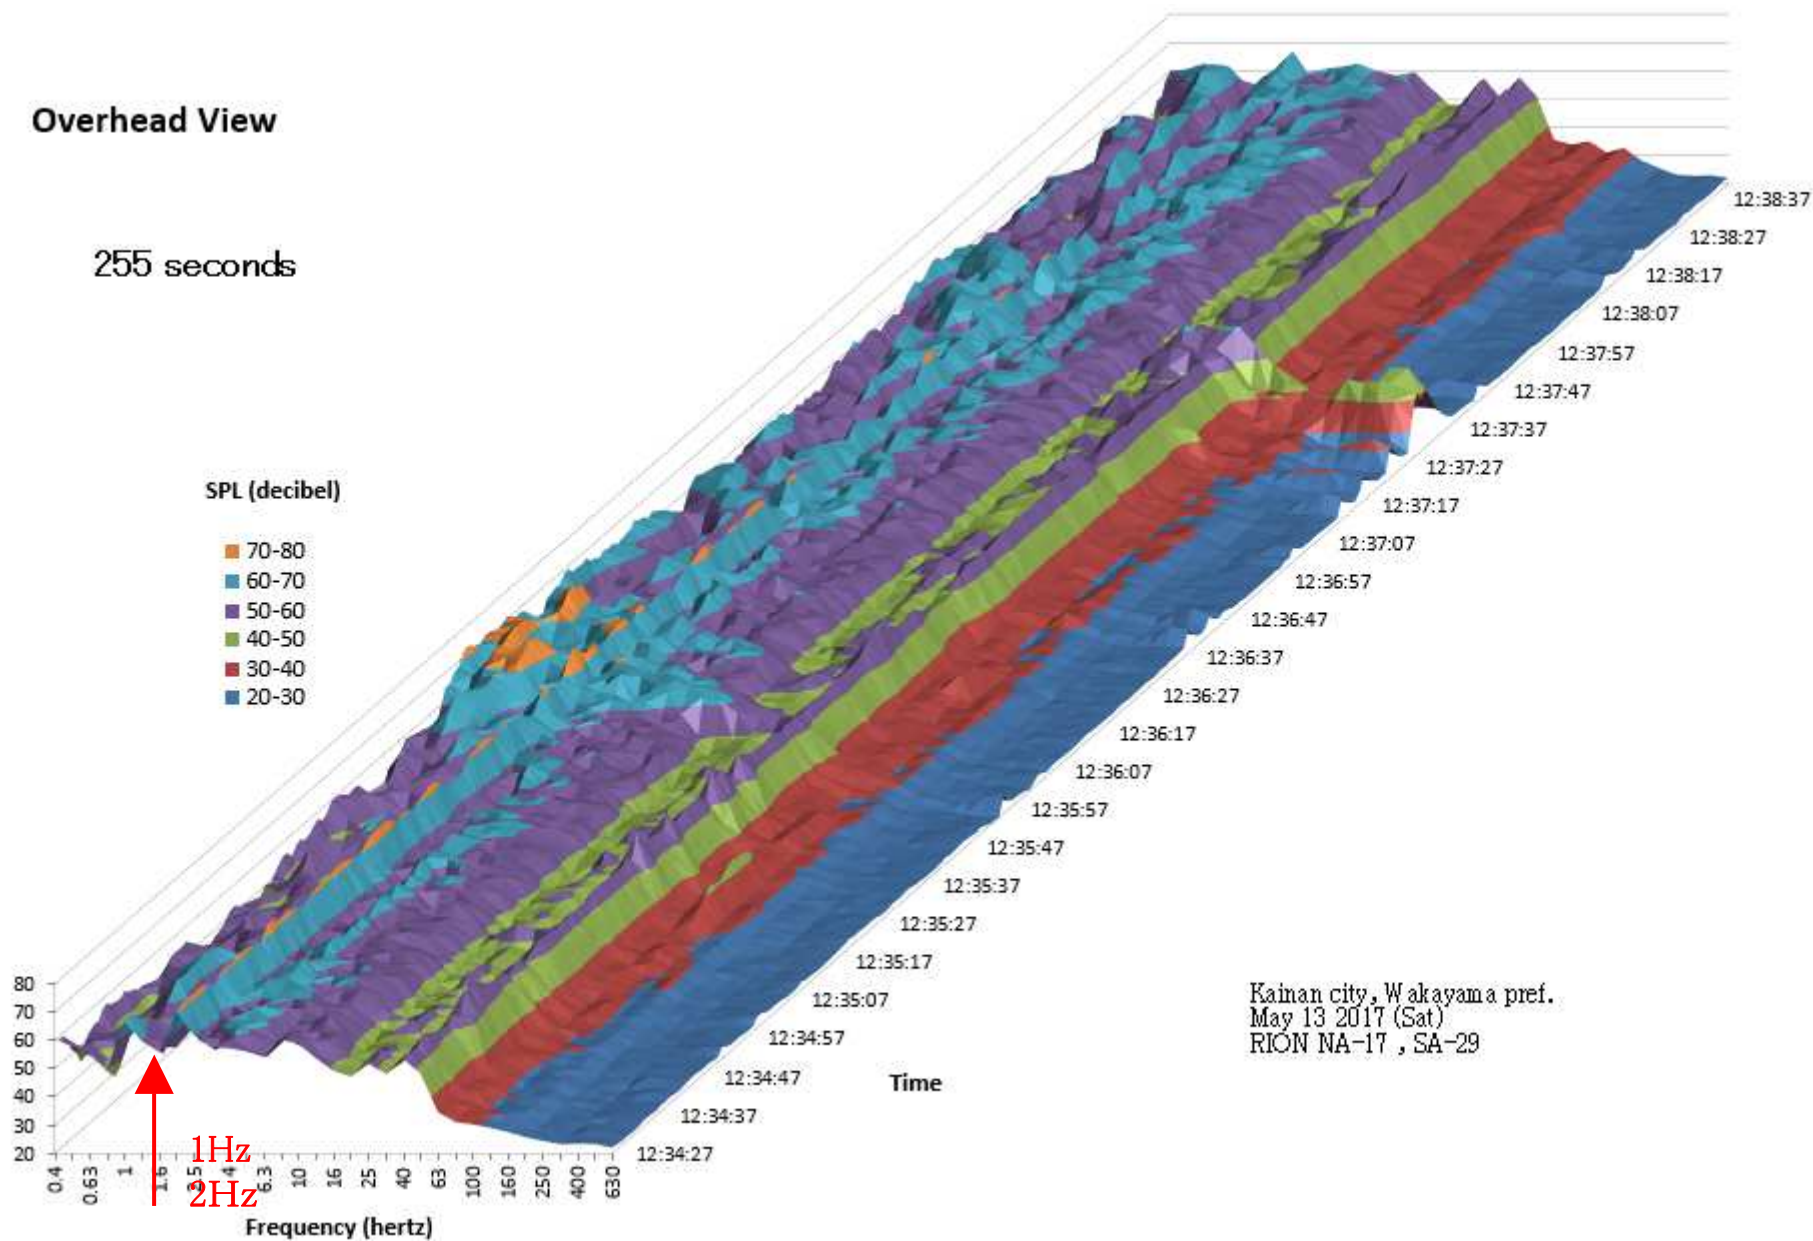

Map

Map

Map

Map

Isogram 2017/5/13 12:30:27

Line chart 全時間帯

Overhead View

255 seconds

Kainan city, Wakayama pref.
May 13 2017 (Sat)
RION NA-17, SA-29

Overhead View

255 seconds

Kainan city, Wakayama pref.
May 13 2017 (Sat)
RION NA-17, SA-29