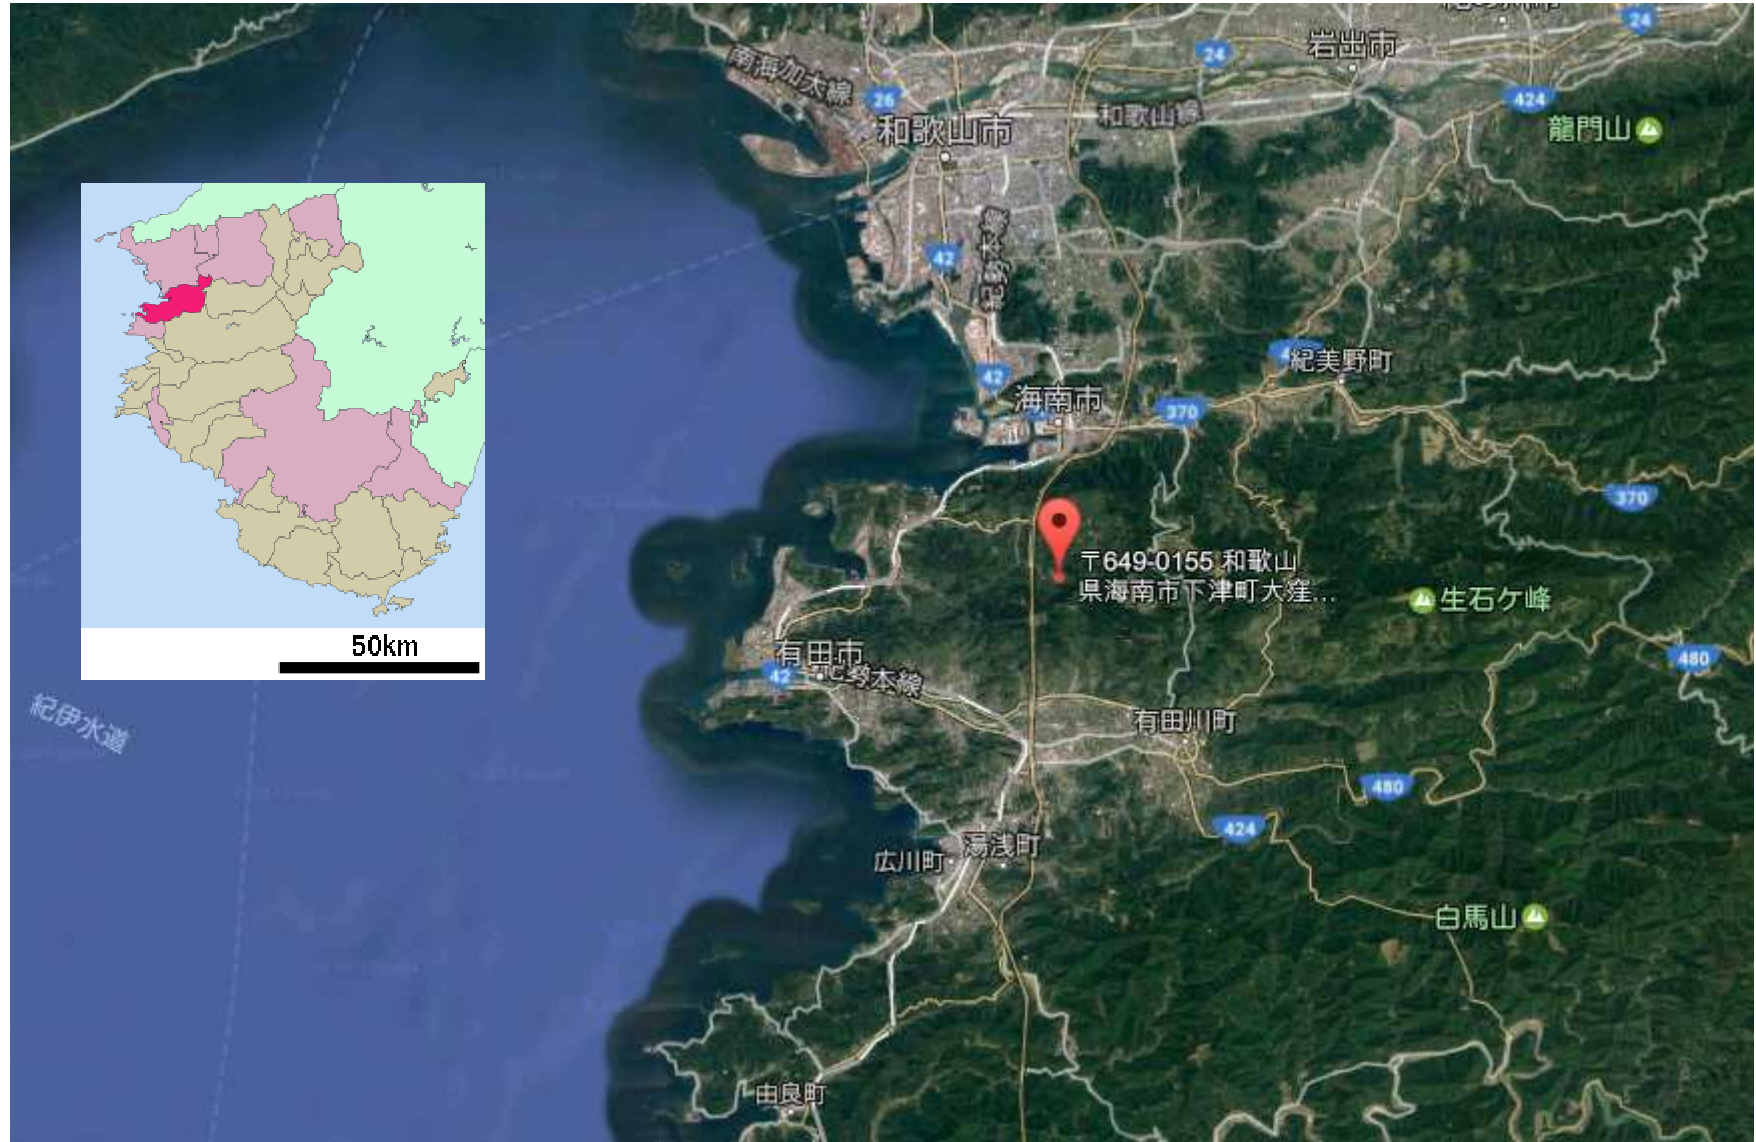

Map

Map

Map

Map

Isogram 2017/5/13 12:30:27

Line chart 全時間帯

Overhead View

255 seconds

Kainan city, Wakayama pref.
May 13 2017 (Sat)
RION NA-17, SA-29

Overhead View

255 seconds

Kainan city, Wakayama pref.
May 13 2017 (Sat)
RION NA-17, SA-29