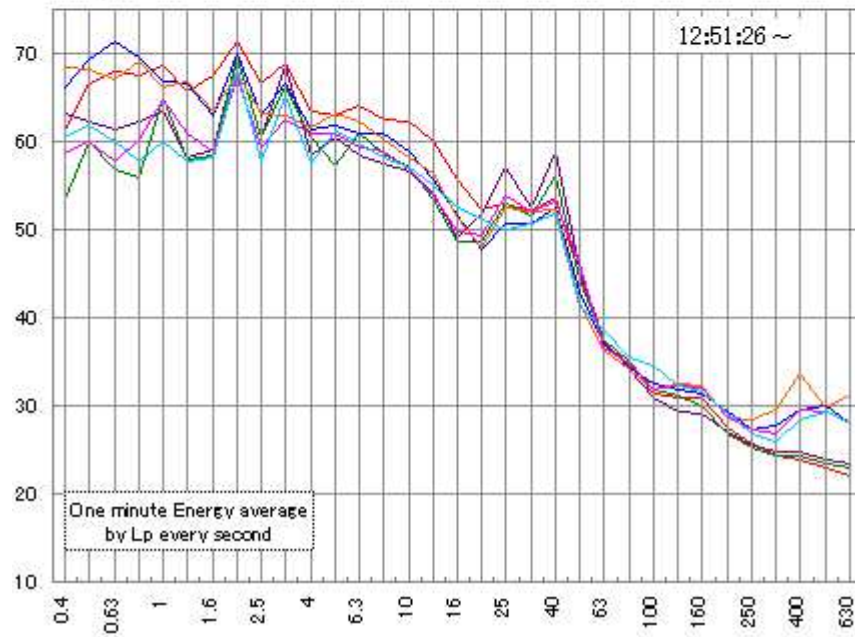

Map

Map

Map

Map

Isogram 2017/5/13 12:30:27

Line chart 全時間帯

Overhead View

255 seconds