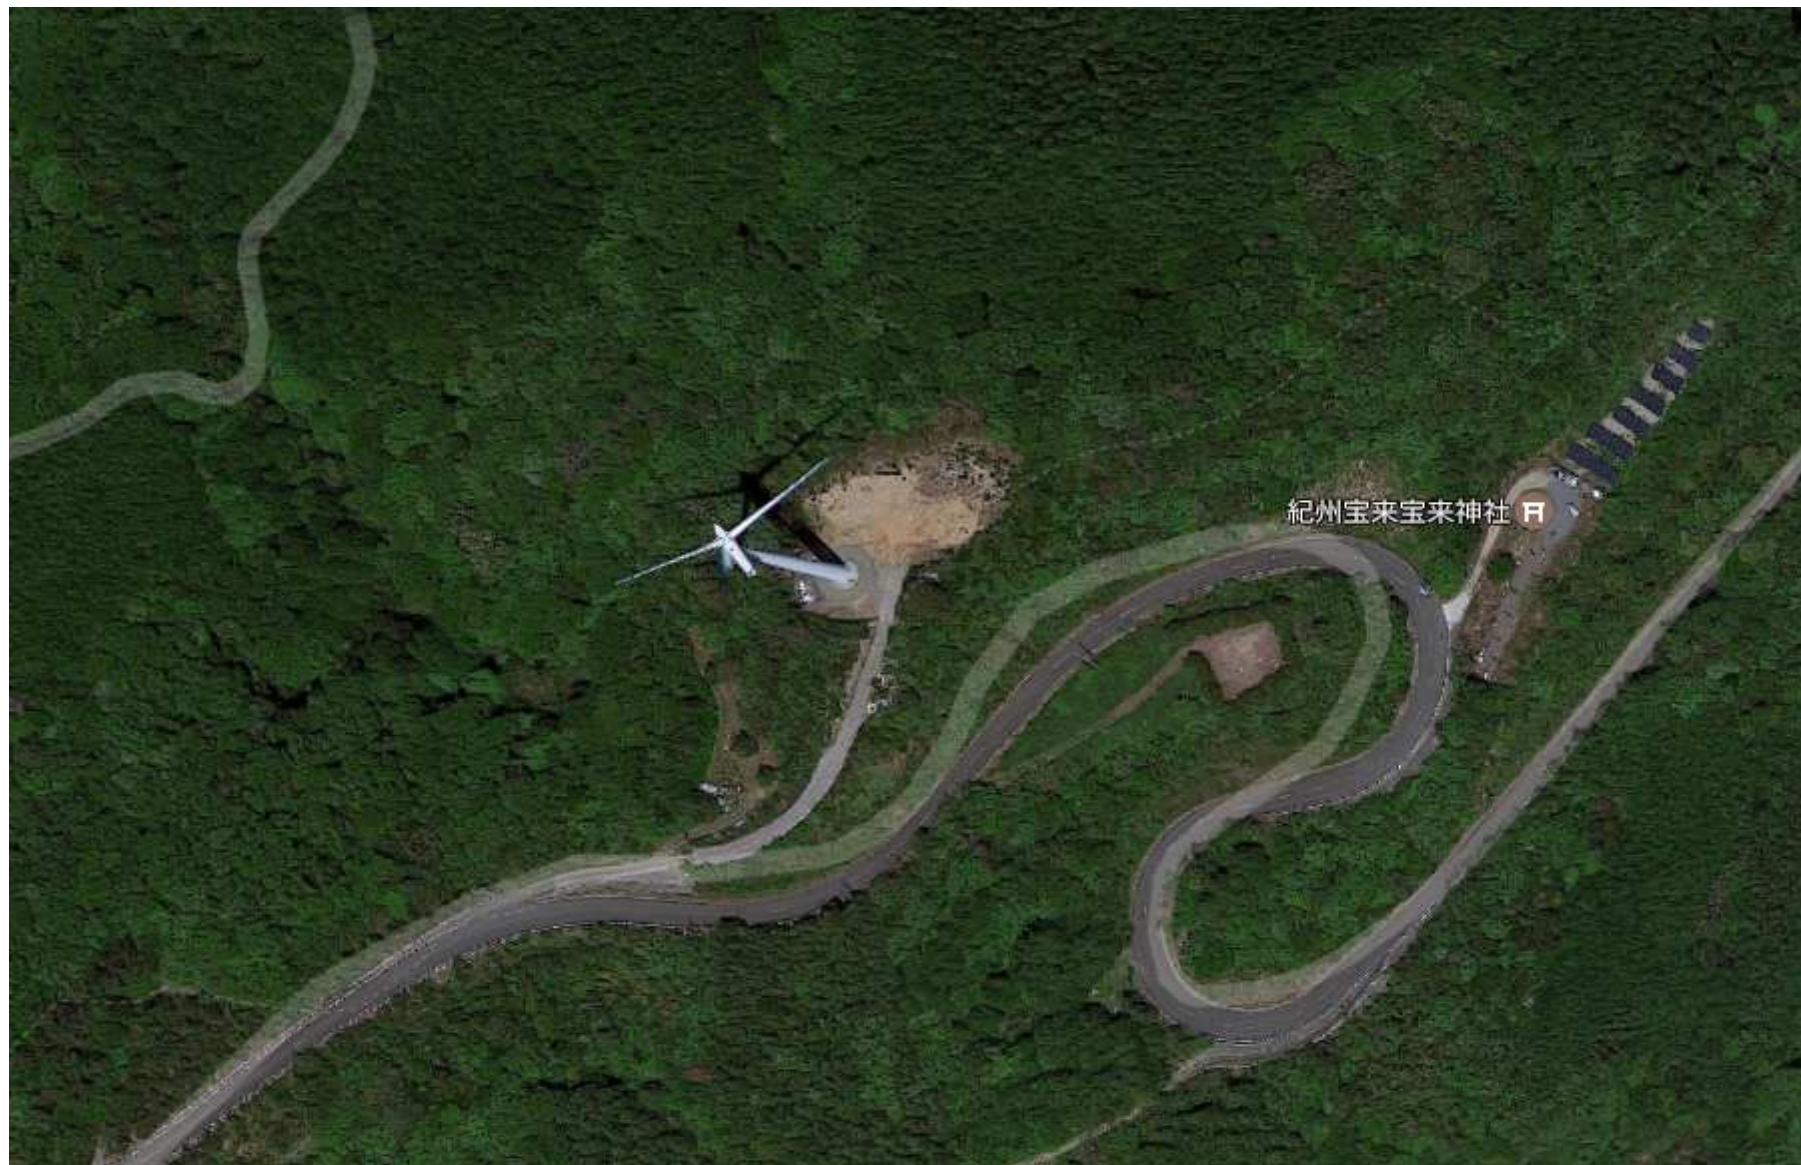

Map

Map

Map

Map

Isogram 2017/5/13 12:30:27

Line chart 全時間帯

Overhead View

255 seconds

Kainan city, Wakayama pref.
May 13 2017 (Sat)
RION NA-17, SA-29

Overhead View

255 seconds

Kainan city, Wakayama pref.
May 13 2017 (Sat)
RION NA-17, SA-29