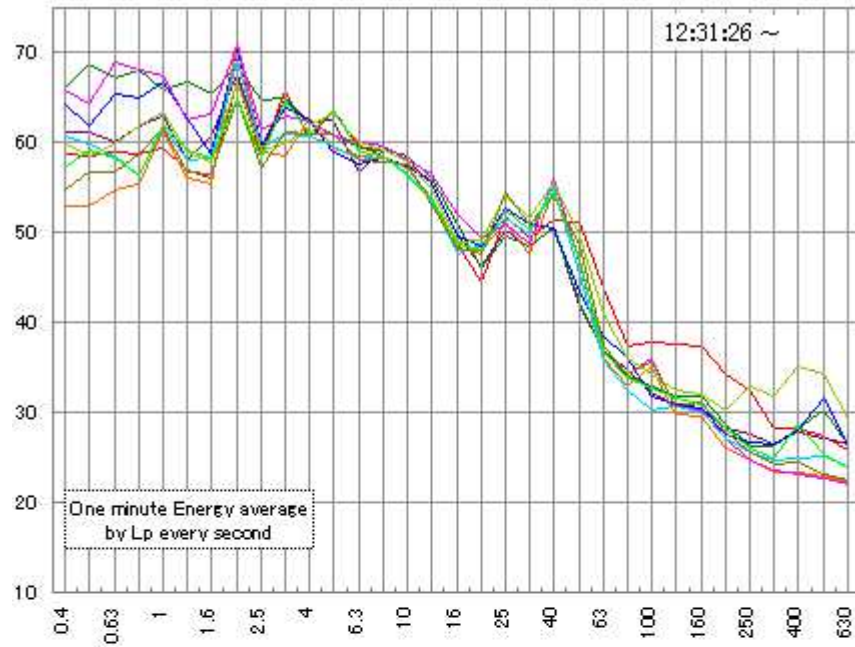

Map

Map

Map

Map

Isogram 2017/5/13 12:30:27

Line chart 全時間帯

Overhead View

255 seconds